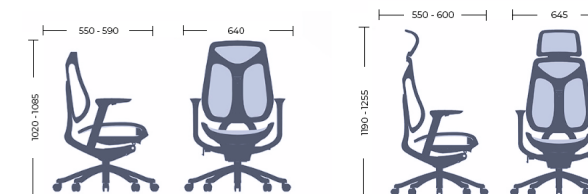

DIMENSIONS